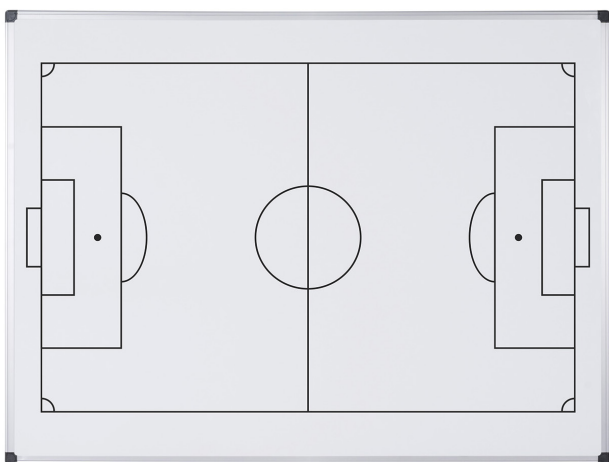

Maya Magnetic Sports Board

Seamlessly combining sports fields, note-holding capability, and a dry erase surface for strategic analysis

DESCRIPTION

Empower sports strategy sessions with our **Magnetic Printed Sports Boards**, a dynamic tool designed for coaches and teachers. This versatile board not only showcases sports fields, but also allows to effortlessly secure papers and notes with magnets. The dry erase surface invites strategic planning and play analysis, while the concealed corners ensure easy wall fixing, providing a sleek and functional addition to your sports planning space. Revolutionize your game strategy with this all-in-one magnetic board tailored for sports teachers and coaches.

READY FOR
WALL MOUNT

DRY ERASE

MAGNETIC

Maya Magnetic Sports Board

Seamlessly combining sports fields, note-holding capability, and a dry erase surface for strategic analysis

PRODUCT SPECIFICATIONS

References				
Size	Soccer	Basketball	Handball	Volleyball
A4	GA72658170	GA72659170	GA72660170	GA72661170
A3	GA56658170	GA56659170	GA56660170	GA56661170
600x450 mm	GA02658170	GA02659170	GA02660170	GA02661170
600x900 mm	GA03658170	GA03659170	GA03660170	GA03661170
900x1200 mm	GA05658170	GA05659170	GA05660170	GA05661170

Product Specifications	
Frame	Aluminium
Corners	Plastic with caps
Surface	Print on white lacquered steel
Surface Warranty	10 years
Wall Mounting Kit	Yes

Maya Magnetic Sports Board

Seamlessly combining sports fields, note-holding capability, and a dry erase surface for strategic analysis

Product Name	Board Size	Structure Size	Packed Size	IP Net Weight	IP Gross Weight
Kyoto Tripod Easel	600x900 mm	830x1400x725 mm	1090x780x75 mm	6,10 kg	6,30 kg
Revolving Mobile Board	1200x900 mm	550x1800x1270 mm	1140x995x95 mm	13,50 kg	16,50 kg