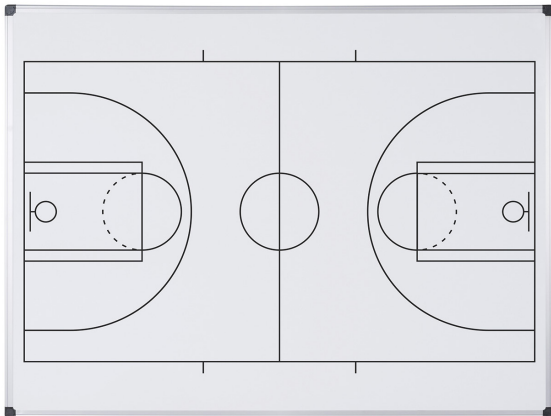

Maya Magnetic Sports Board

Seamlessly combining sports fields, note-holding capability, and a dry erase surface for strategic analysis

BOARDS WITH STRUCTURE

References

Product Name	Soccer	Basketball	Handball	Volleyball
Kyoto Tripod Easel	EA144508174	EA144509174	EA144510174	EA144511174
Revolving Mobile Board	QR0297	QR0298	QR0299	QR02100

References

Product Name	Baseball	Football	Futsal	Hockey	Tennis
Kyoto Tripod Easel	EA144512174	EA144513174	EA144514174	EA144515174	EA144516174
Revolving Mobile Board	QR02102	QR02103	QR02104	QR02105	QR02106

Product Name	Board Size	Structure Size	Packed Size	IP Net Weight	IP Gross Weight
Kyoto Tripod Easel	600x900 mm	830x1400x725 mm	1090x780x75 mm	6,10 kg	6,30 kg
Revolving Mobile Board	1200x900 mm	550x1800x1270 mm	1140x995x95 mm	13,50 kg	16,50 kg

OTHER IMAGES