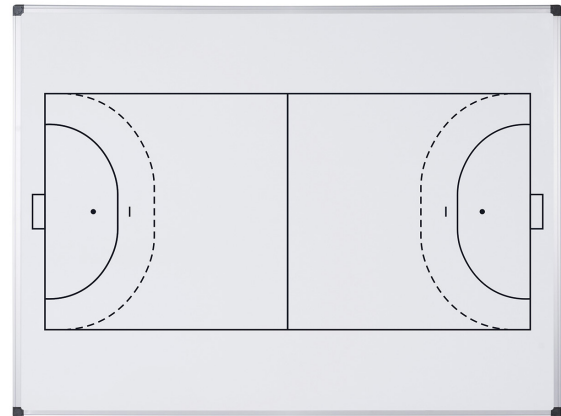

Maya Magnetic Sports Board

Seamlessly combining sports fields, note-holding capability, and a dry erase surface for strategic analysis

BOARDS WITH STRUCTURE

References

Product Name	Soccer	Basketball	Handball	Volleyball
Kyoto Tripod Easel	EA144508174	EA144509174	EA144510174	EA144511174
Revolving Mobile Board	QR0297	QR0298	QR0299	QR02100

References

Product Name	Baseball	Football	Futsal	Hockey	Tennis
Kyoto Tripod Easel	EA144512174	EA144513174	EA144514174	EA144515174	EA144516174
Revolving Mobile Board	QR02102	QR02103	QR02104	QR02105	QR02106

Product Name	Board Size	Structure Size	Packed Size	IP Net Weight	IP Gross Weight
Kyoto Tripod Easel	600x900 mm	830x1400x725 mm	1090x780x75 mm	6,10 kg	6,30 kg
Revolving Mobile Board	1200x900 mm	550x1800x1270 mm	1140x995x95 mm	13,50 kg	16,50 kg

OTHER IMAGES