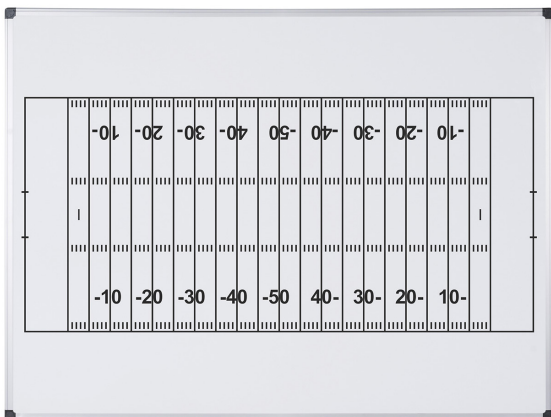

Maya Magnetic Sports Board

Seamlessly combining sports fields, note-holding capability, and a dry erase surface for strategic analysis

BOARDS WITH STRUCTURE

References

Product Name	Soccer	Basketball	Handball	Volleyball
Kyoto Tripod Easel	EA144508174	EA144509174	EA144510174	EA144511174
Revolving Mobile Board	QR0297	QR0298	QR0299	QR02100

References

Product Name	Baseball	Football	Futsal	Hockey	Tennis
Kyoto Tripod Easel	EA144512174	EA144513174	EA144514174	EA144515174	EA144516174
Revolving Mobile Board	QR02102	QR02103	QR02104	QR02105	QR02106

Product Name	Board Size	Structure Size	Packed Size	IP Net Weight	IP Gross Weight
Kyoto Tripod Easel	600x900 mm	830x1400x725 mm	1090x780x75 mm	6,10 kg	6,30 kg
Revolving Mobile Board	1200x900 mm	550x1800x1270 mm	1140x995x95 mm	13,50 kg	16,50 kg

OTHER IMAGES