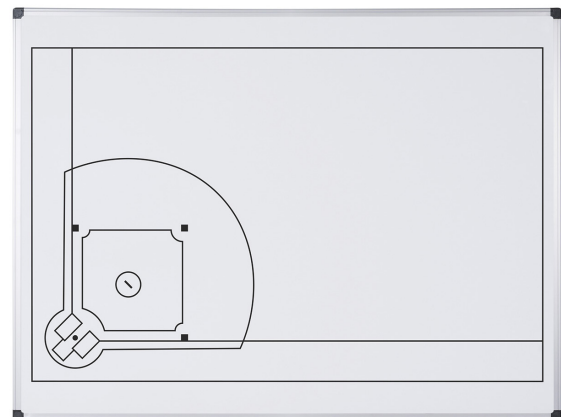

Maya Magnetic Sports Board

Seamlessly combining sports fields, note-holding capability, and a dry erase surface for strategic analysis

BOARDS WITH STRUCTURE

References

Product Name	Soccer	Basketball	Handball	Volleyball
Kyoto Tripod Easel	EA144508174	EA144509174	EA144510174	EA144511174
Revolving Mobile Board	QR0297	QR0298	QR0299	QR02100

References

Product Name	Baseball	Football	Futsal	Hockey	Tennis
Kyoto Tripod Easel	EA144512174	EA144513174	EA144514174	EA144515174	EA144516174
Revolving Mobile Board	QR02102	QR02103	QR02104	QR02105	QR02106

Product Name	Board Size	Structure Size	Packed Size	IP Net Weight	IP Gross Weight
Kyoto Tripod Easel	600x900 mm	830x1400x725 mm	1090x780x75 mm	6,10 kg	6,30 kg
Revolving Mobile Board	1200x900 mm	550x1800x1270 mm	1140x995x95 mm	13,50 kg	16,50 kg

OTHER IMAGES